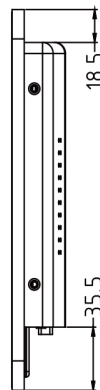

Versatile Installation

Wall mount / Embedded/VESA

Full Metal Chassis

corrosion and oxidation resistance

LCD Panel

IP Rating	IP65 Front
Screen diagonal	14inch
Display active screen size	310.3 (W)*175 (H)
Aspect ratio	16:9
Physical resolution	1920*1080
Colours displayed	16.7M
Brightness (cd/m2)	250
Contrast	1000:1
Visual Angle H/V (°)	175/175
Backlight Lifetime (hours)	LED / 30,000

Touch Panel

Touch Technology	Projected Capacitive 10-Point Multitouch
Touch Connector	USB
Surface Hardness	7h

External Connectors

12v DC IN	x1	HDMI IN	x1
USB	x1	VGA	X1
Audio I/O	x1		

Power

Power Supply	100-240V AC;
Working Power (V)	12
Power Consumption (W)	<20
Stand-By Consumption (W)	<1

Operation

Operating Temperature (°C)	0°C-50°C
Humidity Range (RH)	0% - 90%
Net weight (kg)	1.23kg
Gross weight (kg)	2.34kg
Housing material	Aluminum
Housing (mm) L × W × H	349.3*214*31
Mounting	100*100