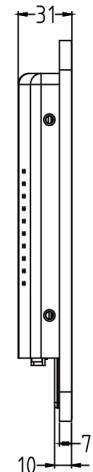

Versatile Installation

Wall mount / Embedded/VESA

Full Metal Chassis

corrosion and oxidation resistance

LCD Panel

IP Rating	IP65 Front
Screen diagonal	14inch
Display active screen size	310.3 (W)*175 (H)
Aspect ratio	16:9
Physical resolution	1920*1080
Colours displayed	16.7M
Brightness (cd/m2)	250
Contrast	1000:1
Visual Angle H/V (°)	175/175
Backlight Lifetime (hours)	LED / 30,000

Touch Panel

Touch Technology	Projected Capacitive 10-Point Multitouch
Touch Connector	USB
Surface Hardness	7h

External Connectors

12v DC IN	x1	HDMI IN	x1
USB	x1	VGA	X1
Audio I/O	x1		

Power

Power Supply	100-240V AC;
Working Power (V)	12
Power Consumption (W)	<20
Stand-By Consumption (W)	<1

Operation

Operating Temperature (°C)	0°C-50°C
Humidity Range (RH)	0% - 90%
Net weight (kg)	1.23kg
Gross weight (kg)	2.34kg
Housing material	Aluminum
Housing (mm) L × W × H	349.3*214*31
Mounting	100*100