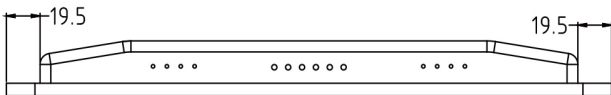

Versatile Installation

Wall mount / Embedded/VESA

Full Metal Chassis

corrosion and oxidation resistance

LCD Panel

IP Rating	IP65 Front
Screen diagonal	14inch
Display active screen size	310.3 (W)*175 (H)
Aspect ratio	16:9
Physical resolution	1920*1080
Colours displayed	16.7M
Brightness (cd/m2)	250
Contrast	1000:1
Visual Angle H/V (°)	175/175
Backlight Lifetime (hours)	LED / 30,000

Touch Panel

Touch Technology	Projected Capacitive 10-Point Multitouch
Touch Connector	USB
Surface Hardness	7h

External Connectors

12v DC IN	x1	HDMI IN	x1
USB	x1	VGA	X1
Audio I/O	x1		

Power

Power Supply	100-240V AC;
Working Power (V)	12
Power Consumption (W)	<20
Stand-By Consumption (W)	<1

Operation

Operating Temperature (°C)	0°C-50°C
Humidity Range (RH)	0% - 90%
Net weight (kg)	1.23kg
Gross weight (kg)	2.34kg
Housing material	Aluminum
Housing (mm) L × W × H	349.3*214*31
Mounting	100*100