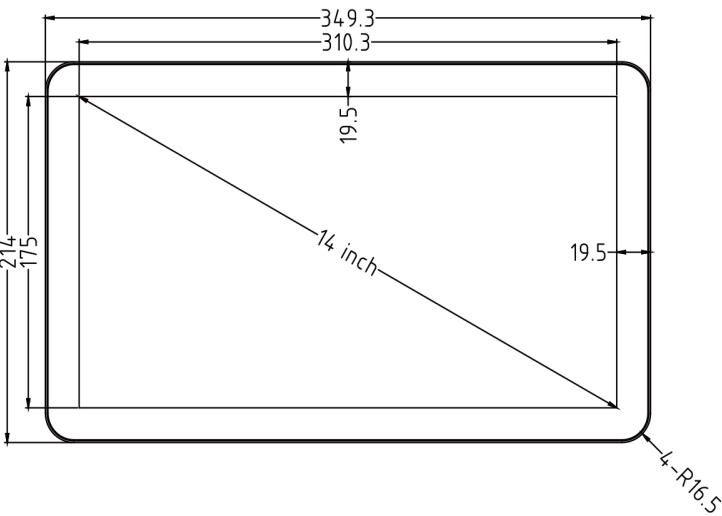

Versatile Installation

Wall mount / Embedded/VESA

Full Metal Chassis

corrosion and oxidation resistance

LCD Panel

IP Rating	IP65 Front
Screen diagonal	14inch
Display active screen size	310.3 (W)*175 (H)
Aspect ratio	16:9
Physical resolution	1920*1080
Colours displayed	16.7M
Brightness (cd/m2)	250
Contrast	1000:1
Visual Angle H/V (°)	175/175
Backlight Lifetime (hours)	LED / 30,000

Touch Panel

Touch Technology	Projected Capacitive 10-Point Multitouch
Touch Connector	USB
Surface Hardness	7h

External Connectors

12v DC IN	x1	HDMI IN	x1
USB	x1	VGA	X1
Audio I/O	x1		

Power

Power Supply	100-240V AC;
Working Power (V)	12
Power Consumption (W)	<20
Stand-By Consumption (W)	<1

Operation

Operating Temperature (°C)	0°C-50°C
Humidity Range (RH)	0% - 90%
Net weight (kg)	1.23kg
Gross weight (kg)	2.34kg
Housing material	Aluminum
Housing (mm) L × W × H	349.3*214*31
Mounting	100*100