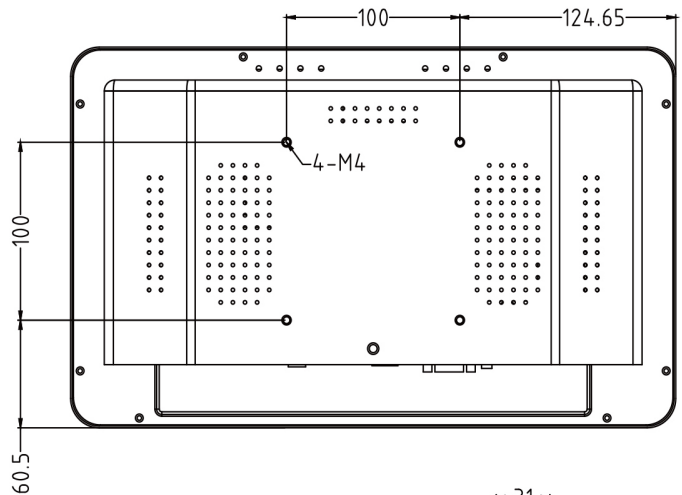

Versatile Installation

Wall mount / Embedded/VESA

Full Metal Chassis

corrosion and oxidation resistance

LCD Panel

IP Rating	IP65 Front
Screen diagonal	14inch
Display active screen size	310.3 (W)*175 (H)
Aspect ratio	16:9
Physical resolution	1920*1080
Colours displayed	16.7M
Brightness (cd/m2)	250
Contrast	1000:1
Visual Angle H/V (°)	175/175
Backlight Lifetime (hours)	LED / 30,000

Touch Panel

Touch Technology	Projected Capacitive 10-Point Multitouch
Touch Connector	USB
Surface Hardness	7h

External Connectors

12v DC IN	x1	HDMI IN	x1
USB	x1	VGA	X1
Audio I/O	x1		

Power

Power Supply	100-240V AC;
Working Power (V)	12
Power Consumption (W)	<20
Stand-By Consumption (W)	<1

Operation

Operating Temperature (°C)	0°C-50°C
Humidity Range (RH)	0% - 90%
Net weight (kg)	1.23kg
Gross weight (kg)	2.34kg
Housing material	Aluminum
Housing (mm) L × W × H	349.3*214*31
Mounting	100*100