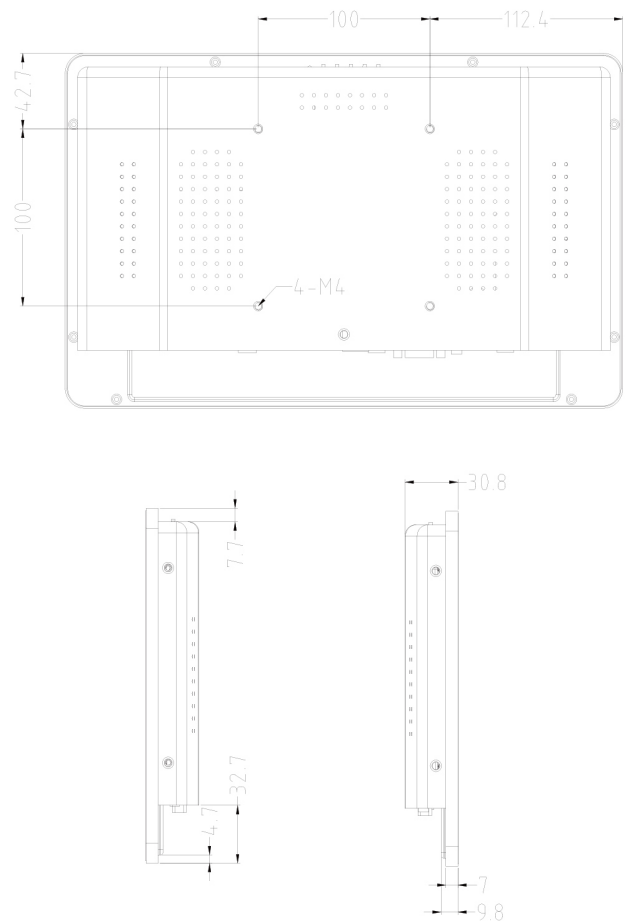

13.3" Touch Monitor

TU133D

Versatile Installation

Wall mount / Embedded/VESA

Full Metal Chassis

corrosion and oxidation resistance

LCD Panel

IP Rating	IP65 Front
Screen diagonal	13.3inch
Display active screen size	293.4 (W)*165 (H)
Aspect ratio	16:9
Physical resolution	1920*1080
Colours displayed	16.7M
Brightness (cd/m2)	250
Contrast	1000:1
Visual Angle H/V (°)	175/175
Backlight Lifetime (hours)	LED / 30,000

Touch Panel

Touch Technology	Projected Capacitive 10-Point Multitouch
Touch Connector	USB
Surface Hardness	7h

External Connectors

12v DC IN	x1	HDMI IN	x1
USB	x1	VGA	X1
Audio I/O	x1		

Power

Power Supply	100-240VAC;
Working Power (V)	12
Power Consumption (W)	<20
Stand-By Consumption (W)	<1

Operation

Operating Temperature (°C)	0°C-50°C
Humidity Range (RH)	0% - 90%
Net weight (kg)	1.2kg
Gross weight (kg)	2.5kg
Housing material	Aluminum
Housing (mm) L × W × H	324.8*200.3*31
Mounting	100*100