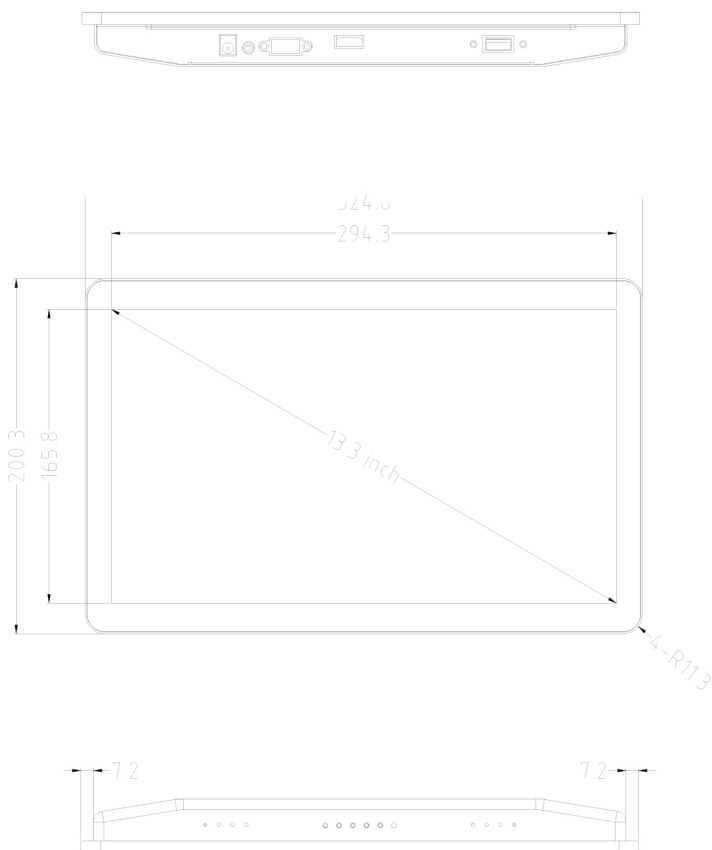

13.3" Touch Monitor

TU133D

Versatile Installation

Wall mount / Embedded/VESA

Full Metal Chassis

corrosion and oxidation resistance

LCD Panel

IP Rating	IP65 Front
Screen diagonal	13.3inch
Display active screen size	293.4 (W)*165 (H)
Aspect ratio	16:9
Physical resolution	1920*1080
Colours displayed	16.7M
Brightness (cd/m2)	250
Contrast	1000:1
Visual Angle H/V (°)	175/175
Backlight Lifetime (hours)	LED / 30,000

Touch Panel

Touch Technology	Projected Capacitive 10-Point Multitouch
Touch Connector	USB
Surface Hardness	7h

External Connectors

12v DC IN	x1	HDMI IN	x1
USB	x1	VGA	X1
Audio I/O	x1		

Power

Power Supply	100-240VAC;
Working Power (V)	12
Power Consumption (W)	<20
Stand-By Consumption (W)	<1

Operation

Operating Temperature (°C)	0°C-50°C
Humidity Range (RH)	0% - 90%
Net weight (kg)	1.2kg
Gross weight (kg)	2.5kg
Housing material	Aluminum
Housing (mm) L × W × H	324.8*200.3*31
Mounting	100*100