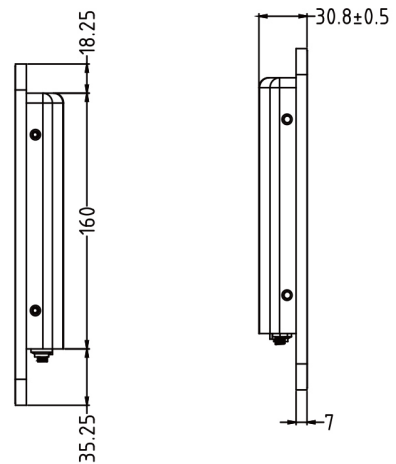

13.3" Capacitive Touch PC

TU133D

1920*1080 FHD display
pure and natural color

Full Aluminum Chassis
corrosion and oxidation resistance