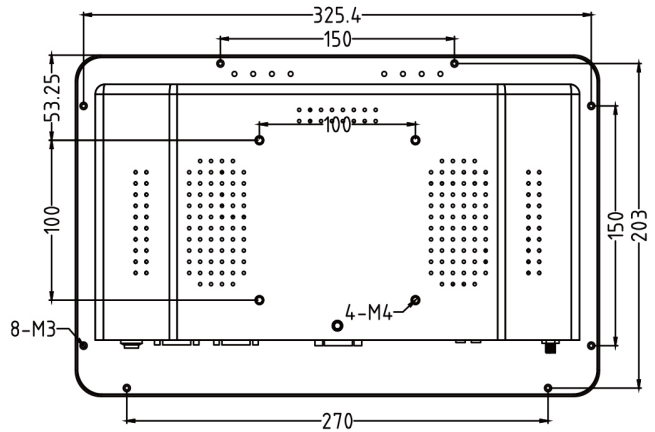

13.3" Capacitive Touch PC

TU133D

1920*1080 FHD display
pure and natural color

Full Aluminum Chassis
corrosion and oxidation resistance