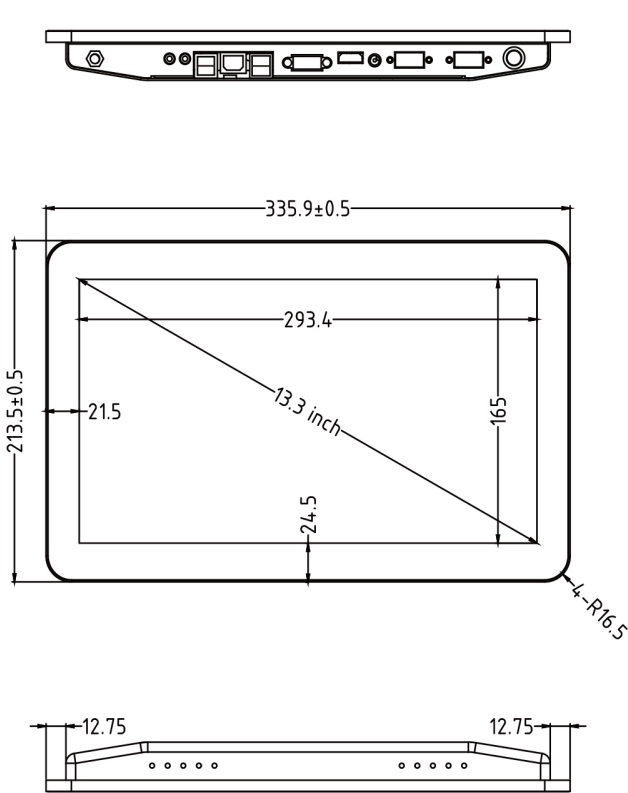

13.3" Capacitive Touch PC

TU133D

1920*1080 FHD display
pure and natural color

Full Aluminum Chassis
corrosion and oxidation resistance