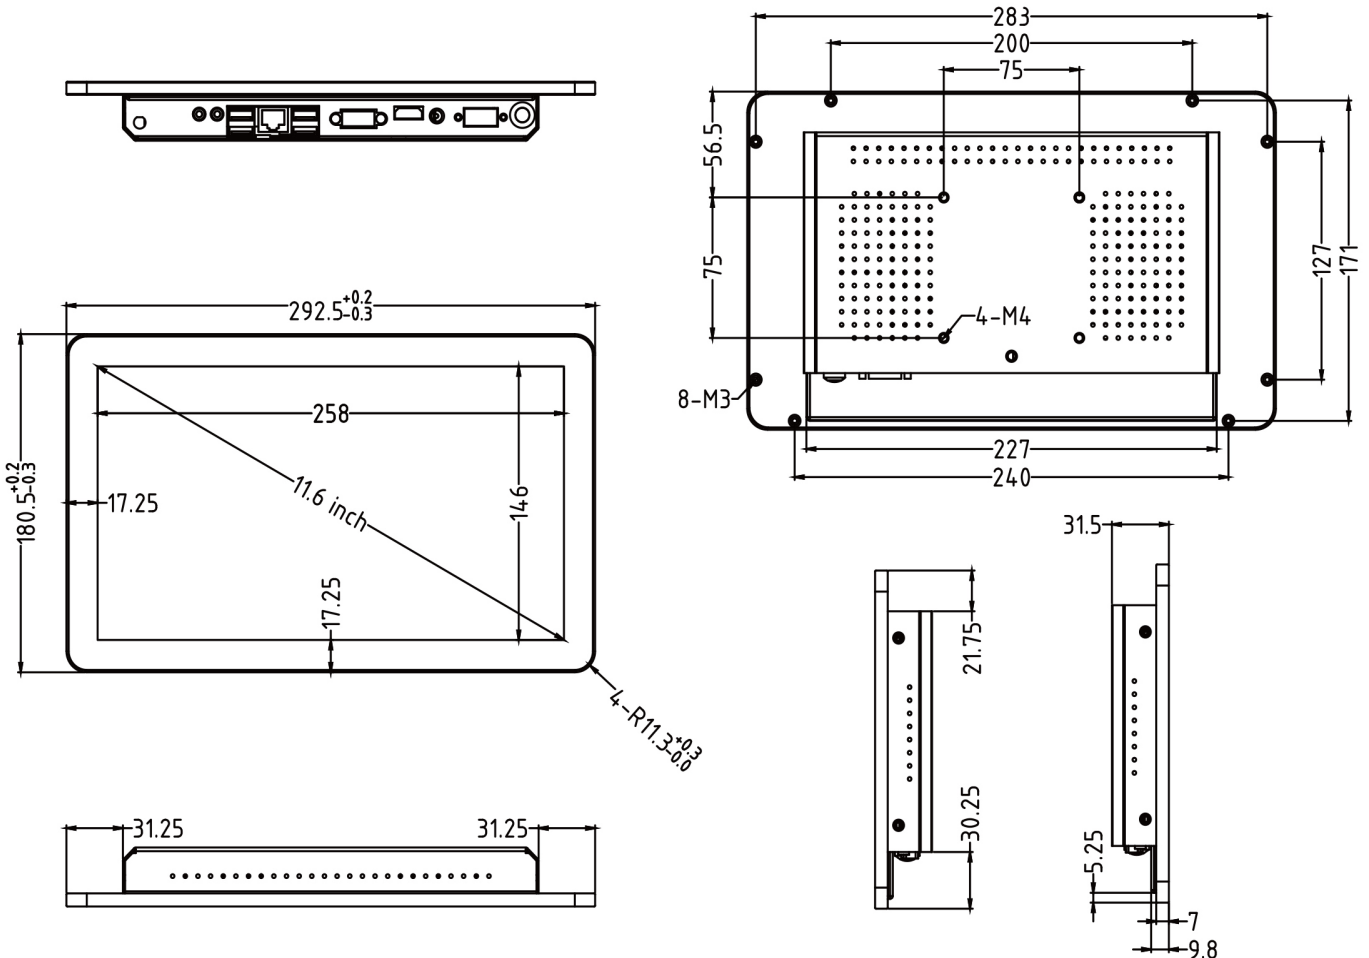

# 11.6" Capacitive Touch PC

TU116D

1920\*1080 FHD display  
pure and natural color

Full Aluminum Chassis  
corrosion and oxidation resistance

## LCD Panel

IP Rating	IP65 Front
Screen diagonal	11.6inch
Display active screen size (mm)	258(W)*146(H)mm
Aspect ratio	16:9
Physical resolution	1920*1080
Colours displayed	16.7M
Brightness (cd/m2)	250
Contrast	1000:1
Visual Angle H/V (°)	175/175
Backlight Lifetime (hours)	LED / 30,000

## Operation

Operating Temperature (°C)	0°C-50°C
Humidity Range (RH)	0% - 90%
Net weight (kg)	1.19kg
Gross weight (kg)	2.34kg
Housing material	Aluminum
Housing (mm) L × W × H	293*181*31.5
Mounting	75*75