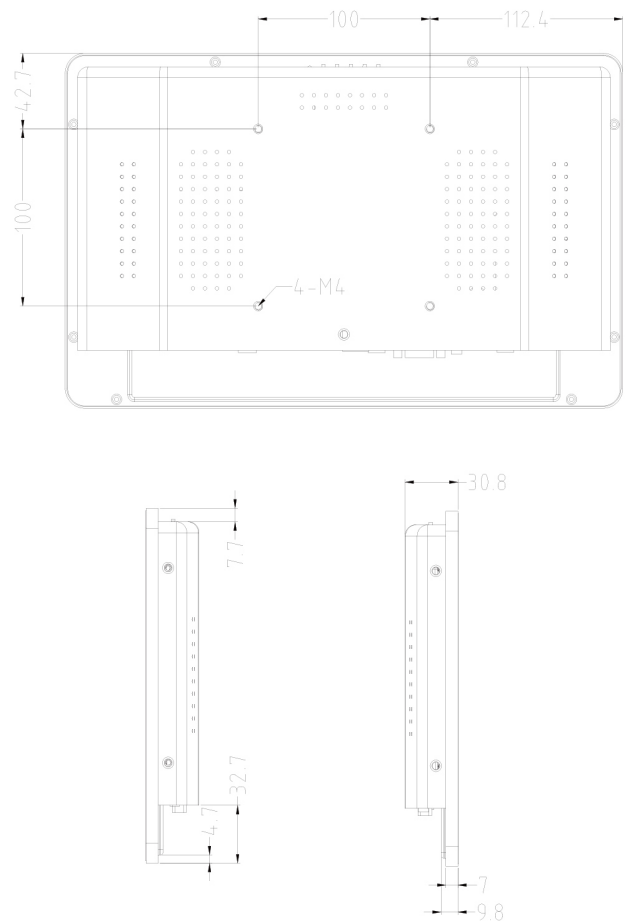

## Versatile Installation

Wall mount / Embedded/VESA

## LCD Panel

IP Rating	IP65 Front
Screen diagonal	13.3inch
Display active screen size	293.4 (W)*165 (H)
Aspect ratio	16:9
Physical resolution	1920*1080
Colours displayed	16.7M
Brightness (cd/m2)	250
Contrast	1000:1
Visual Angle H/V (°)	175/175
Backlight Lifetime (hours)	LED / 30,000