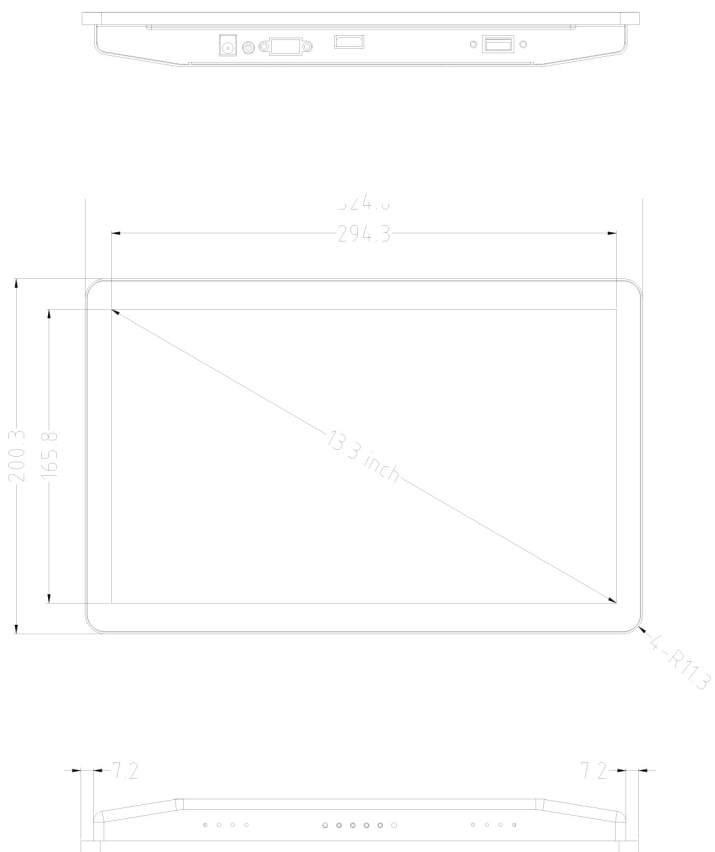

## LCD Panel

IP Rating	IP65 Front
Screen diagonal	13.3inch
Display active screen size	293.4 (W)*165 (H)
Aspect ratio	16:9
Physical resolution	1920*1080
Colours displayed	16.7M
Brightness (cd/m2)	250
Contrast	1000:1
Visual Angle H/V (°)	175/175
Backlight Lifetime (hours)	LED / 30,000