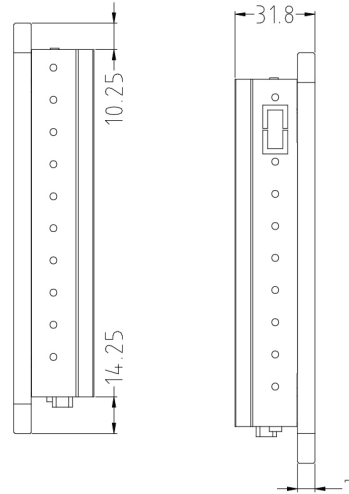

Versatile Installation

Wall mount / Embedded/VESA

Full Metal Chassis

corrosion and oxidation resistance

LCD Panel

| | |
|----------------------------|--------------|
| IP Rating | IP65 Front |
| Screen diagonal | 8inch |
| Display active screen size | 163*122.5mm |
| Aspect ratio | 4:3 |
| Physical resolution | 1024*768 |
| Colours displayed | 16.7M 52% |
| Brightness (cd/m2) | 250 |
| Contrast | 800:1 |
| Visual Angle H/V (°) | 175/175 |
| Backlight Lifetime (hours) | LED / 30,000 |

Touch Panel

| | |
|------------------|--|
| Touch Technology | Projected Capacitive 10-Point Multitouch |
| Touch Connector | USB |
| Surface Hardness | 7h |

External Connectors

| | | | |
|-----------|----|---------|----|
| 12v DC IN | x1 | HDMI IN | x1 |
| USB | x1 | VGA | X1 |
| Audio I/O | x1 | | |

Power

| | |
|--------------------------|--------------|
| Power Supply | 100-240V AC; |
| Working Power (V) | 12 |
| Power Consumption (W) | <20 |
| Stand-By Consumption (W) | <1 |

Operation

| | |
|----------------------------|----------------|
| Operating Temperature (°C) | 0°C-50°C |
| Humidity Range (RH) | 0% - 90% |
| Net weight (kg) | 0.95kg |
| Gross weight (kg) | 1.95kg |
| Housing material | Sheet Metal |
| Housing (mm) L × W × H | 200*159.5*31.8 |
| Mounting | 100*100 |