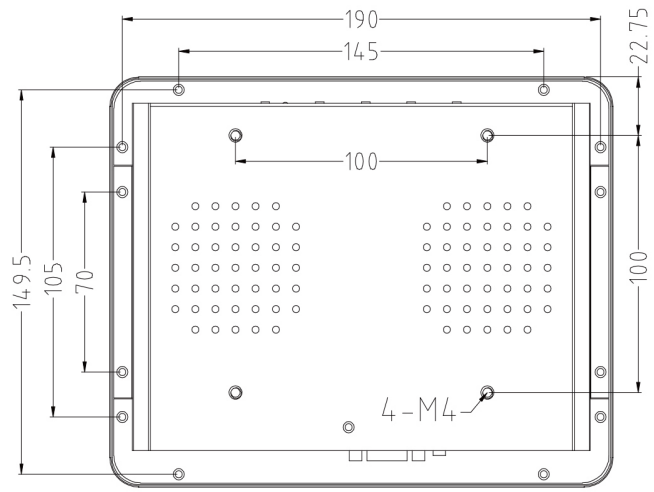

Versatile Installation

Wall mount / Embedded/VESA

Full Metal Chassis

corrosion and oxidation resistance

LCD Panel

| | |
|----------------------------|--------------|
| IP Rating | IP65 Front |
| Screen diagonal | 8inch |
| Display active screen size | 163*122.5mm |
| Aspect ratio | 4:3 |
| Physical resolution | 1024*768 |
| Colours displayed | 16.7M 52% |
| Brightness (cd/m2) | 250 |
| Contrast | 800:1 |
| Visual Angle H/V (°) | 175/175 |
| Backlight Lifetime (hours) | LED / 30,000 |

Touch Panel

| | |
|------------------|--|
| Touch Technology | Projected Capacitive 10-Point Multitouch |
| Touch Connector | USB |
| Surface Hardness | 7h |

External Connectors

| | | | |
|-----------|----|---------|----|
| 12v DC IN | x1 | HDMI IN | x1 |
| USB | x1 | VGA | X1 |
| Audio I/O | x1 | | |

Power

| | |
|--------------------------|--------------|
| Power Supply | 100-240V AC; |
| Working Power (V) | 12 |
| Power Consumption (W) | <20 |
| Stand-By Consumption (W) | <1 |

Operation

| | |
|----------------------------|----------------|
| Operating Temperature (°C) | 0°C-50°C |
| Humidity Range (RH) | 0% - 90% |
| Net weight (kg) | 0.95kg |
| Gross weight (kg) | 1.95kg |
| Housing material | Sheet Metal |
| Housing (mm) L × W × H | 200*159.5*31.8 |
| Mounting | 100*100 |