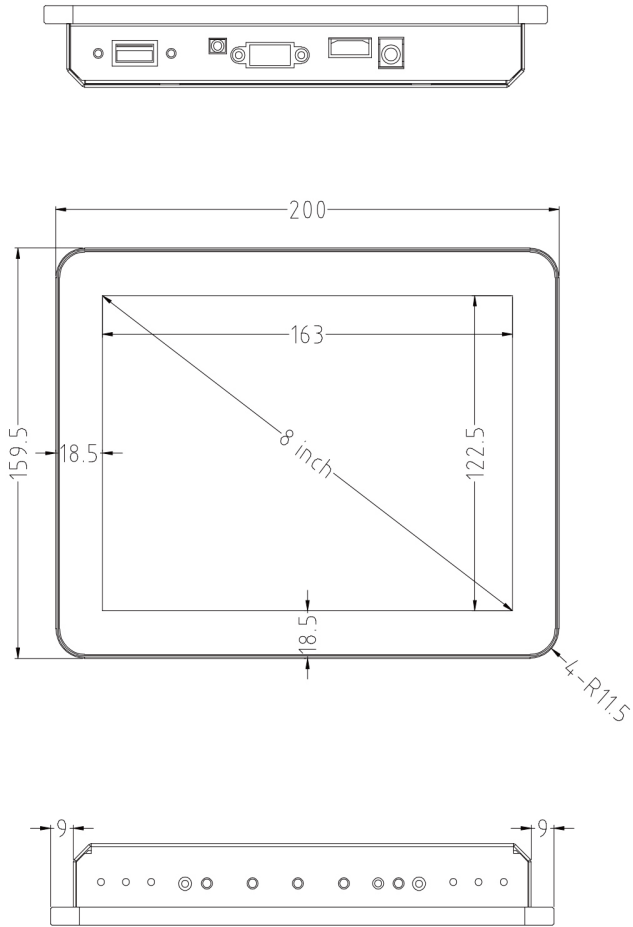

Versatile Installation

Wall mount / Embedded/VESA

Full Metal Chassis

corrosion and oxidation resistance

LCD Panel

| | |
|----------------------------|--------------|
| IP Rating | IP65 Front |
| Screen diagonal | 8inch |
| Display active screen size | 163*122.5mm |
| Aspect ratio | 4:3 |
| Physical resolution | 1024*768 |
| Colours displayed | 16.7M 52% |
| Brightness (cd/m2) | 250 |
| Contrast | 800:1 |
| Visual Angle H/V (°) | 175/175 |
| Backlight Lifetime (hours) | LED / 30,000 |

Touch Panel

| | |
|------------------|--|
| Touch Technology | Projected Capacitive 10-Point Multitouch |
| Touch Connector | USB |
| Surface Hardness | 7h |

External Connectors

| | | | |
|-----------|----|---------|----|
| 12v DC IN | x1 | HDMI IN | x1 |
| USB | x1 | VGA | X1 |
| Audio I/O | x1 | | |

Power

| | |
|--------------------------|--------------|
| Power Supply | 100-240V AC; |
| Working Power (V) | 12 |
| Power Consumption (W) | <20 |
| Stand-By Consumption (W) | <1 |

Operation

| | |
|----------------------------|----------------|
| Operating Temperature (°C) | 0°C-50°C |
| Humidity Range (RH) | 0% - 90% |
| Net weight (kg) | 0.95kg |
| Gross weight (kg) | 1.95kg |
| Housing material | Sheet Metal |
| Housing (mm) L × W × H | 200*159.5*31.8 |
| Mounting | 100*100 |