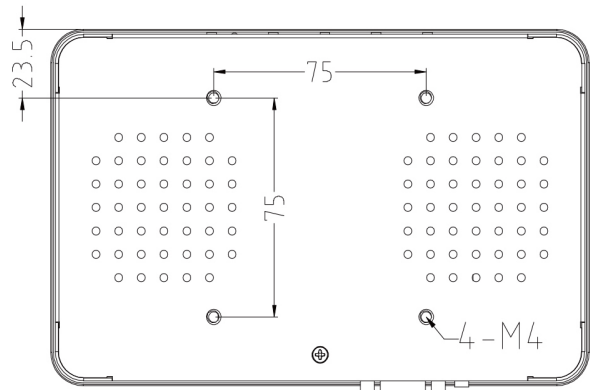

Versatile Installation

Wall mount / Embedded/VESA

Full Metal Chassis

corrosion and oxidation resistance

LCD Panel

IP Rating	IP65 Front
Screen diagonal	7inch
Display active screen size	155.5*87.5mm
Aspect ratio	16:9
Physical resolution	1024*600
Colours displayed	16.7M
Brightness (cd/m2)	250
Contrast	1000:1
Visual Angle H/V (°)	175/175
Backlight Lifetime (hours)	LED / 30,000

Touch Panel

Touch Technology	Projected Capacitive 10-Point Multitouch
Touch Connector	USB
Surface Hardness	7h

External Connectors

12v DC IN	x1	HDMI IN	x1
USB	x1	VGA	X1
Audio I/O	x1		

Power

Power Supply	100-240V AC;
Working Power (V)	12
Power Consumption (W)	<20
Stand-By Consumption (W)	<1

Operation

Operating Temperature (°C)	0°C-50°C
Humidity Range (RH)	0% - 90%
Net weight (kg)	0.74kg
Gross weight (kg)	1.75kg
Housing material	Sheet Metal
Housing (mm) L × W × H	190*122*28.8
Mounting	75*75