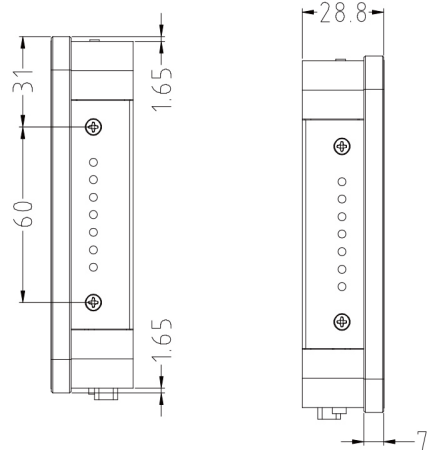

Versatile Installation

Wall mount / Embedded/VESA

Full Metal Chassis

corrosion and oxidation resistance

LCD Panel

IP Rating	IP65 Front
Screen diagonal	7inch
Display active screen size	155.5*87.5mm
Aspect ratio	16:9
Physical resolution	1024*600
Colours displayed	16.7M
Brightness (cd/m2)	250
Contrast	1000:1
Visual Angle H/V (°)	175/175
Backlight Lifetime (hours)	LED / 30,000

Touch Panel

Touch Technology	Projected Capacitive 10-Point Multitouch
Touch Connector	USB
Surface Hardness	7h

External Connectors

12v DC IN	x1	HDMI IN	x1
USB	x1	VGA	X1
Audio I/O	x1		

Power

Power Supply	100-240V AC;
Working Power (V)	12
Power Consumption (W)	<20
Stand-By Consumption (W)	<1

Operation

Operating Temperature (°C)	0°C-50°C
Humidity Range (RH)	0% - 90%
Net weight (kg)	0.74kg
Gross weight (kg)	1.75kg
Housing material	Sheet Metal
Housing (mm) L × W × H	190*122*28.8
Mounting	75*75