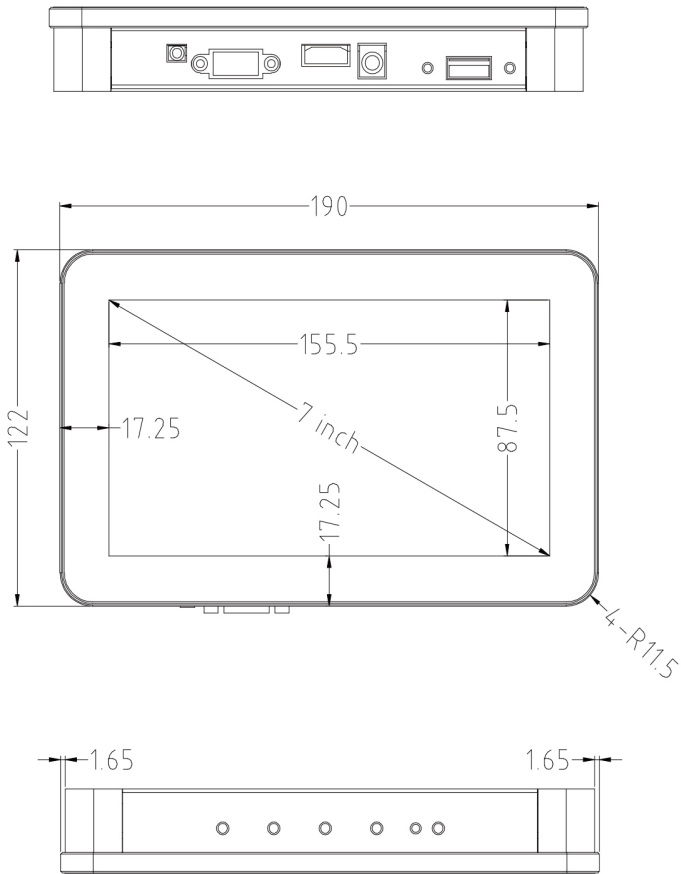

Versatile Installation

Wall mount / Embedded/VESA

Full Metal Chassis

corrosion and oxidation resistance

LCD Panel

IP Rating	IP65 Front
Screen diagonal	7inch
Display active screen size	155.5*87.5mm
Aspect ratio	16:9
Physical resolution	1024*600
Colours displayed	16.7M
Brightness (cd/m2)	250
Contrast	1000:1
Visual Angle H/V (°)	175/175
Backlight Lifetime (hours)	LED / 30,000

Touch Panel

Touch Technology	Projected Capacitive 10-Point Multitouch
Touch Connector	USB
Surface Hardness	7h

External Connectors

12v DC IN	x1	HDMI IN	x1
USB	x1	VGA	X1
Audio I/O	x1		

Power

Power Supply	100-240V AC;
Working Power (V)	12
Power Consumption (W)	<20
Stand-By Consumption (W)	<1

Operation

Operating Temperature (°C)	0°C-50°C
Humidity Range (RH)	0% - 90%
Net weight (kg)	0.74kg
Gross weight (kg)	1.75kg
Housing material	Sheet Metal
Housing (mm) L × W × H	190*122*28.8
Mounting	75*75