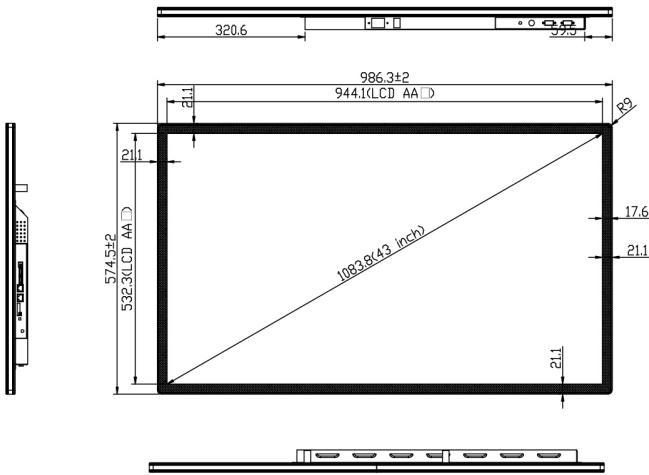

FHD/4k display
pure and natural color

OPS computer integrated
Easy maintenance and upgrades