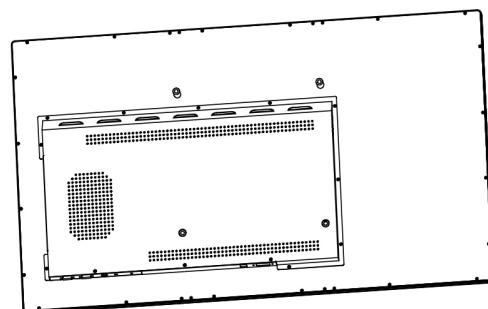

FHD/4k display
pure and natural color

OPS computer integrated
Easy maintenance and upgrades