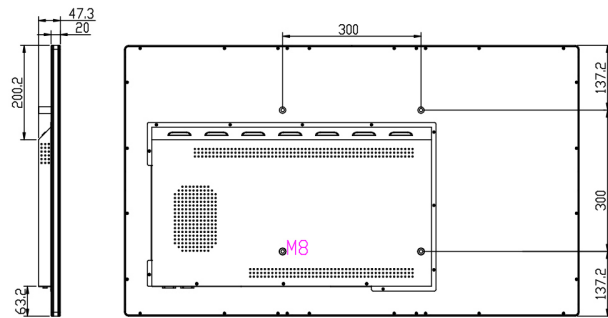

FHD/4k display
pure and natural color

OPS computer integrated
Easy maintenance and upgrades