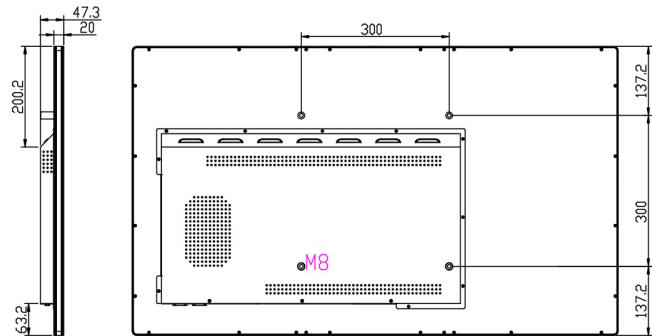

FHD display
pure and natural color

Industrial Touch Panel
Self-developed TP-ilitek&EETI

LCD Panel

IP Rating	IP65 Front
Screen diagonal	43inch
Display active screen size	944.1(W)*532.3(H)
Aspect ratio	16:9
Physical resolution	1920*1080
Colours displayed	16.7M
Brightness (cd/m2)	300-350
Contrast	1000:1
Visual Angle H/V (°)	175/175
Backlight Lifetime (hours)	LED 30,000

Touch Panel

Touch Technology	Projected Capacitive 10-Point Multitouch
Touch Connector	USB
Surface Hardness	7h

External Connectors

12v DC IN	x1	HDMI IN	x1
USB	x1	VGA	X1
Audio I/O	x1		

Power

Power Supply	100-240V AC;
Working Power (V)	12
Power Consumption (W)	<20
Stand-By Consumption (W)	<1

Operation

Operating Temperature (°C)	0°C-50°C
Humidity Range (RH)	10% - 90%
Net weight (kg)	17.6kg
Gross weight (kg)	22kg
Housing material	Sheet Metal
Housing (mm) L × W × H	986.3*574.5*47.3
Mounting	300*300