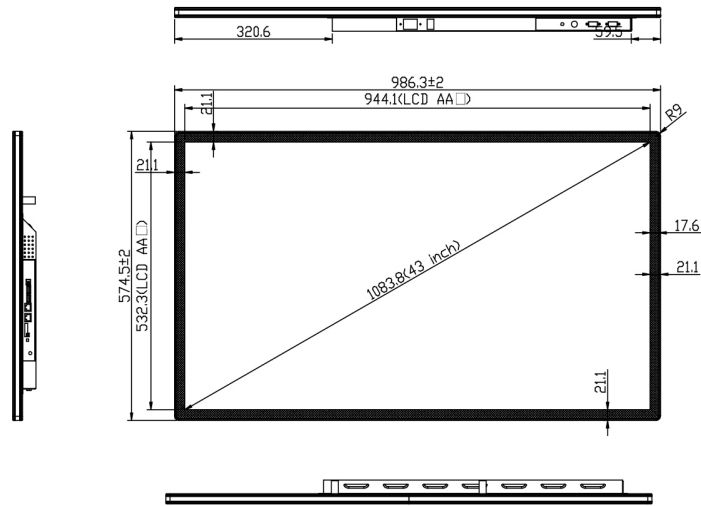

FHD display
pure and natural color

Industrial Touch Panel
Self-developed TP-ilitek&EETI

LCD Panel

IP Rating	IP65 Front
Screen diagonal	43inch
Display active screen size	944.1(W)*532.3(H)
Aspect ratio	16:9
Physical resolution	1920*1080
Colours displayed	16.7M
Brightness (cd/m2)	300-350
Contrast	1000:1
Visual Angle H/V (°)	175/175
Backlight Lifetime (hours)	LED 30,000

Touch Panel

Touch Technology	Projected Capacitive 10-Point Multitouch
Touch Connector	USB
Surface Hardness	7h

External Connectors

12v DC IN	x1	HDMI IN	x1
USB	x1	VGA	X1
Audio I/O	x1		

Power

Power Supply	100-240V AC;
Working Power (V)	12
Power Consumption (W)	<20
Stand-By Consumption (W)	<1

Operation

Operating Temperature (°C)	0°C-50°C
Humidity Range (RH)	10% - 90%
Net weight (kg)	17.6kg
Gross weight (kg)	22kg
Housing material	Sheet Metal
Housing (mm) L × W × H	986.3*574.5*47.3
Mounting	300*300