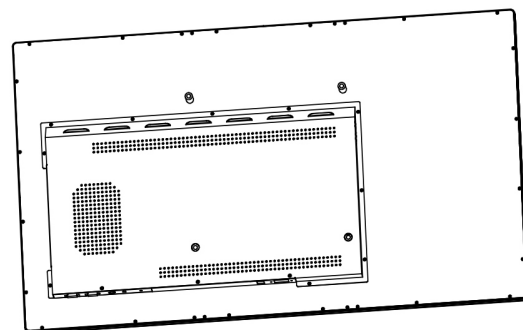

FHD display
pure and natural color

Industrial Touch Panel
Self-developed TP-ilitek&EETI

LCD Panel

IP Rating	IP65 Front
Screen diagonal	43inch
Display active screen size	944.1(W)*532.3(H)
Aspect ratio	16:9
Physical resolution	1920*1080
Colours displayed	16.7M
Brightness (cd/m2)	300-350
Contrast	1000:1
Visual Angle H/V (°)	175/175
Backlight Lifetime (hours)	LED 30,000

Touch Panel

Touch Technology	Projected Capacitive 10-Point Multitouch
Touch Connector	USB
Surface Hardness	7h

External Connectors

12v DC IN	x1	HDMI IN	x1
USB	x1	VGA	X1
Audio I/O	x1		

Power

Power Supply	100-240V AC;
Working Power (V)	12
Power Consumption (W)	<20
Stand-By Consumption (W)	<1

Operation

Operating Temperature (°C)	0°C-50°C
Humidity Range (RH)	10% - 90%
Net weight (kg)	17.6kg
Gross weight (kg)	22kg
Housing material	Sheet Metal
Housing (mm) L × W × H	986.3*574.5*47.3
Mounting	300*300