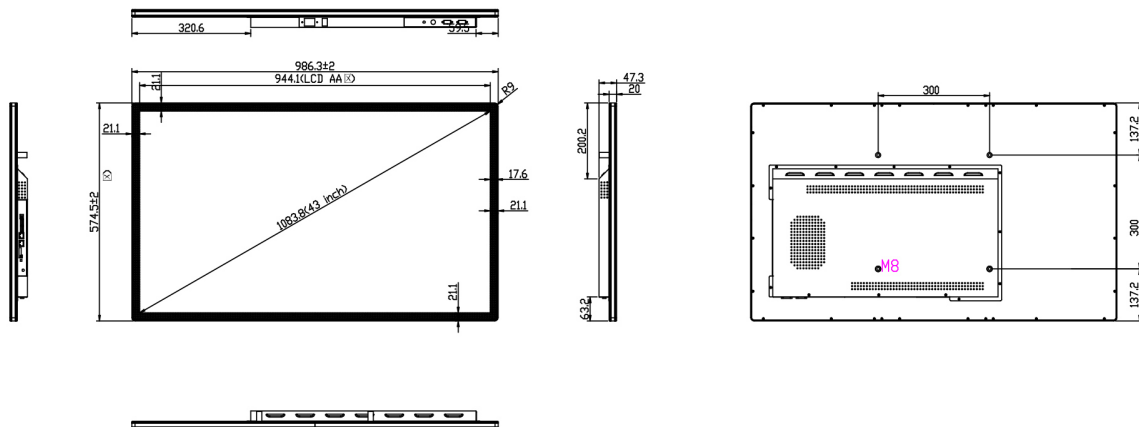

FHD display
pure and natural color

Industrial Touch Panel
Self-developed TP- ilitek&EETI